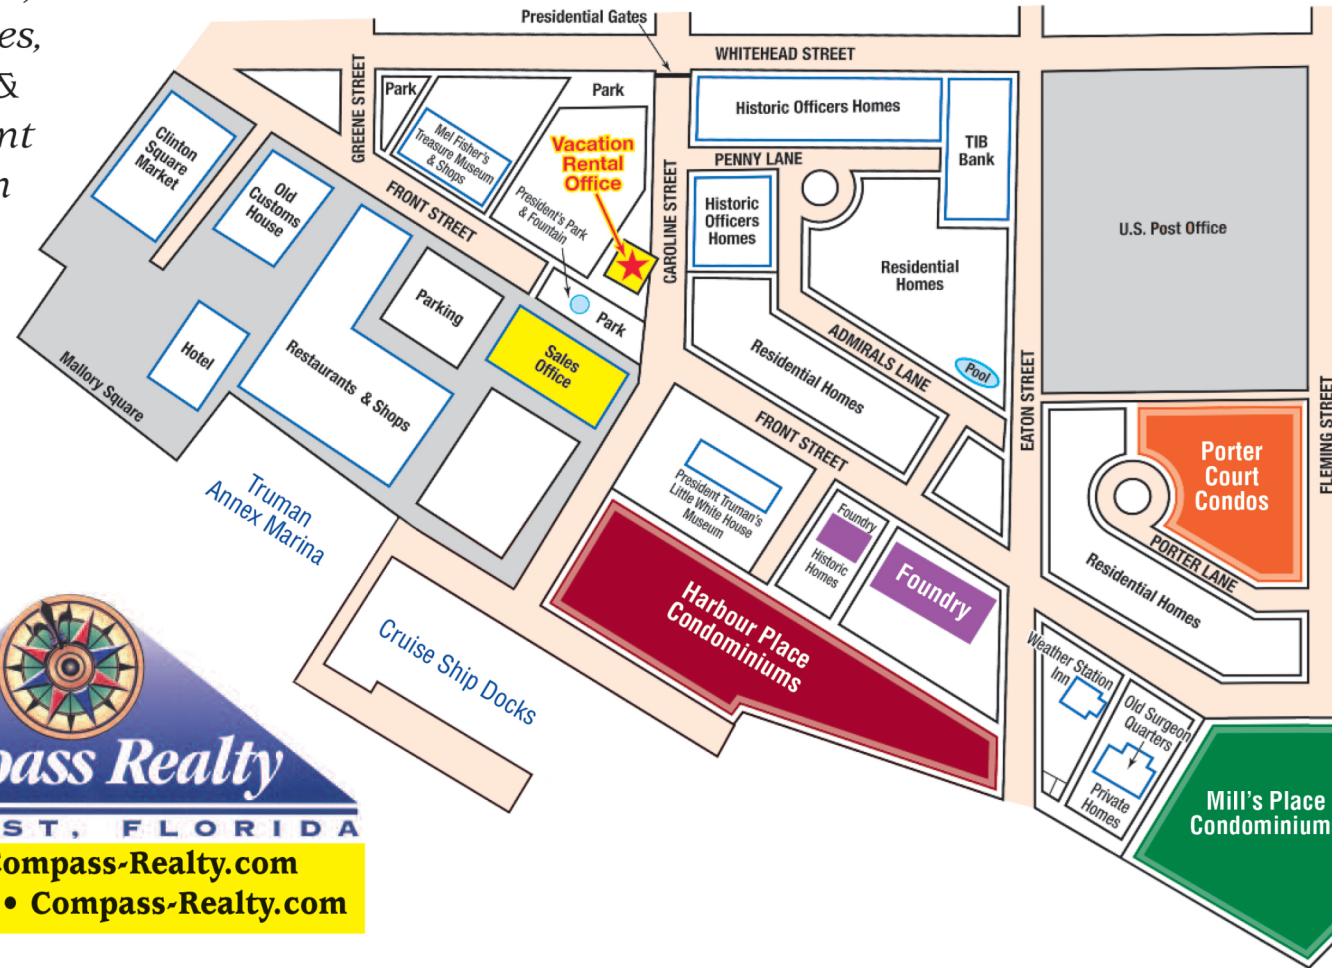

We are proud to be the only onsite property management company for

TRUMAN ANNEX

Luxury Residences, Townhomes, Condos & Waterfront Vacation Rentals

PORTER COURT

Centrally-located Condos in Truman Annex
Weekly Rentals starting at \$2,050/Week

PRESIDENT'S WALK
and **SOUTHARD COURT** Townhomes

Weekly Rentals starting at \$1,800/Week

Guest Entrance & Guard House on Southard St. • Get parking location & pass here.

Compass Realty
KEY WEST, FLORIDA
Rentals@Compass-Realty.com
305-292-1881 • Compass-Realty.com

SHIPYARD CONDOS
Located off Southard Street's Gates
Weekly Rentals starting at \$1,200/Week

HARBOUR PLACE
Historic Navy Building on the Harbor
Weekly Rentals starting at \$2,400/Week

THE FOUNDRY
New Life for a Historic Navy Building
Weekly Rentals starting at \$2,100/Week

MILL'S PLACE
Centrally-located Condos in Truman Annex
Weekly Rentals starting at \$2,400/Week

PRIVATE RESIDENCES
Throughout Key West & the Florida Keys
Weekly Rentals starting at \$3,500/Week